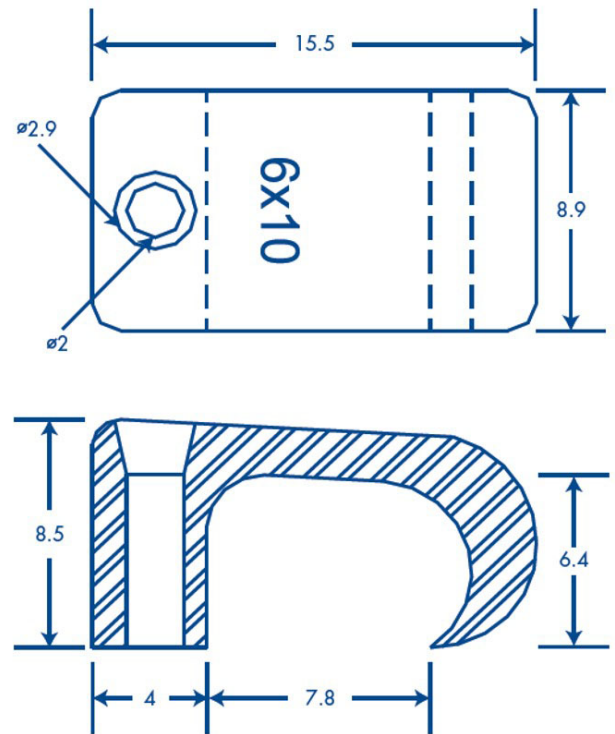

**fix
ing** Sujethor
Sujethor TC 6x10

Description

- Clamps with integrated Thorsmex nail to attach flat conductors to walls or ceilings, indoor with TC and outdoor with TC Rc
- Resistant to corrosion, humidity and extreme climates
- Operating temperature: -10°C ~ + 120°C
- Installed directly to the wall through a nail 30.0mm (1 3/16") x 2.0mm (5/64")
- Commercial presentation: Box with 100 pieces

* Dimensions (mm)

Materiales

- Color: clear.
- Manufactured in polypropylene.
- Flexible.
- Nail is of galvanized steel, rust resistant.
- Nail hardness 48 HRc Tol. -1 HRc.

SUJETHOR TC 6x10

ISO 9001-2008

THORMEX, S.A. DE C.V.
Blvd. Manuel Ávila Camacho 2900-701, Fracc. Los Pirules, Tlalnepantla, Edo. de México, C.P.54040
Tel: (01-55) 5379-67-47 Área comercial: EXT 104, 105, 119, 120 y 128 Fax: (01-55) 5379-81- 66
E-mail: thorsman@thorsman.com.mx
web: www.thorsmex.com.mx